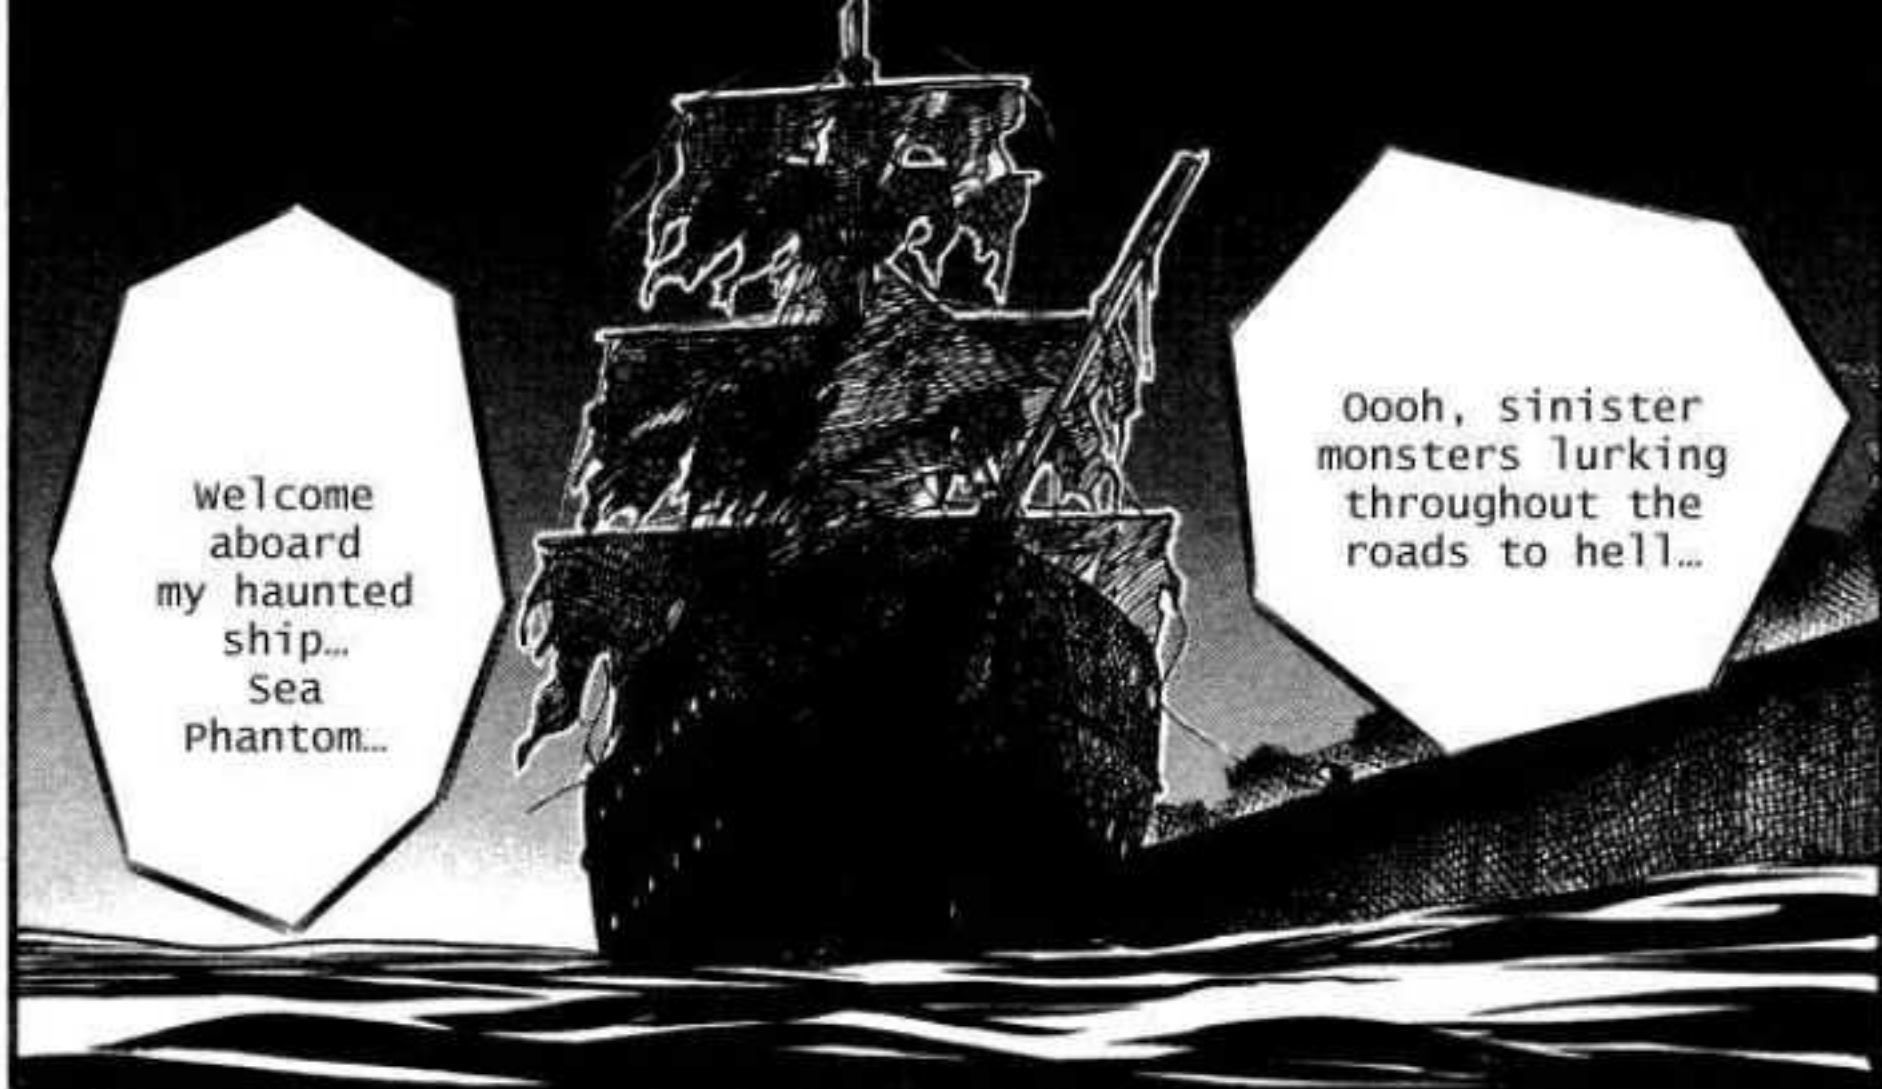

7747
FILE.6

ちぬ ゆう れい せん
血塗られた幽霊船

The Haunted Ship Painted With Blood

welcome aboard my haunted ship... Sea Phantom...

Oooh, sinister monsters lurking throughout the roads to hell...

Captain Gold...

I am the long dead captain of the Sea Phantom...

I BET WE'RE GONNA PLAY A GAME AND HAVE TO PAIR UP WITH THE PERSON WITH THE SAME CARD!

THE TAROT CARD! YOU RECEIVED A CARD WHEN YOU BOARDED THE SHIP RIGHT?

WITH MY SYMBOL?

Find the 7 others with your symbol