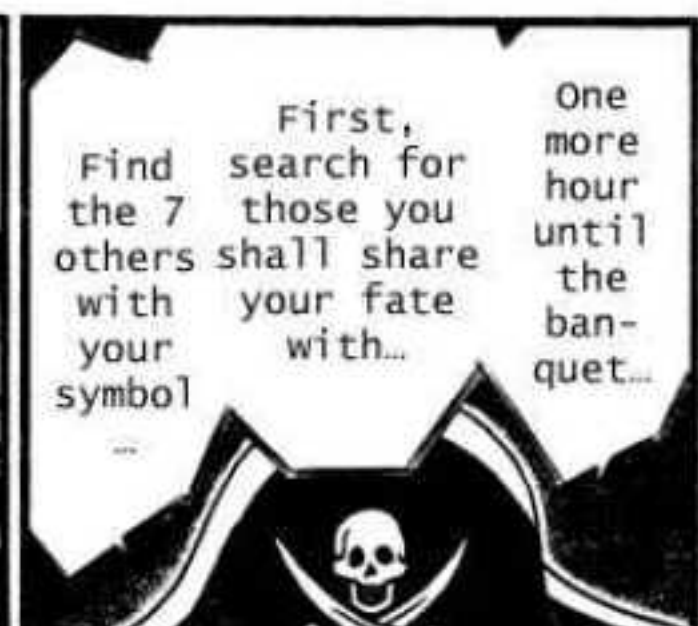

7747
FILE.6

ちぬ ゆう れい せん
血塗られた幽霊船

The Haunted Ship Painted With Blood

welcome aboard my haunted ship... Sea Phantom...

Oooh, sinister monsters lurking throughout the roads to hell...

Captain Gold...

I am the long dead captain of the Sea Phantom...

I BET WE'RE GONNA PLAY A GAME AND HAVE TO PAIR UP WITH THE PERSON WITH THE SAME CARD!

THE TAROT CARD! YOU RECEIVED A CARD WHEN YOU BOARDED THE SHIP RIGHT?

WITH MY SYMBOL?

Find the 7 others with your symbol