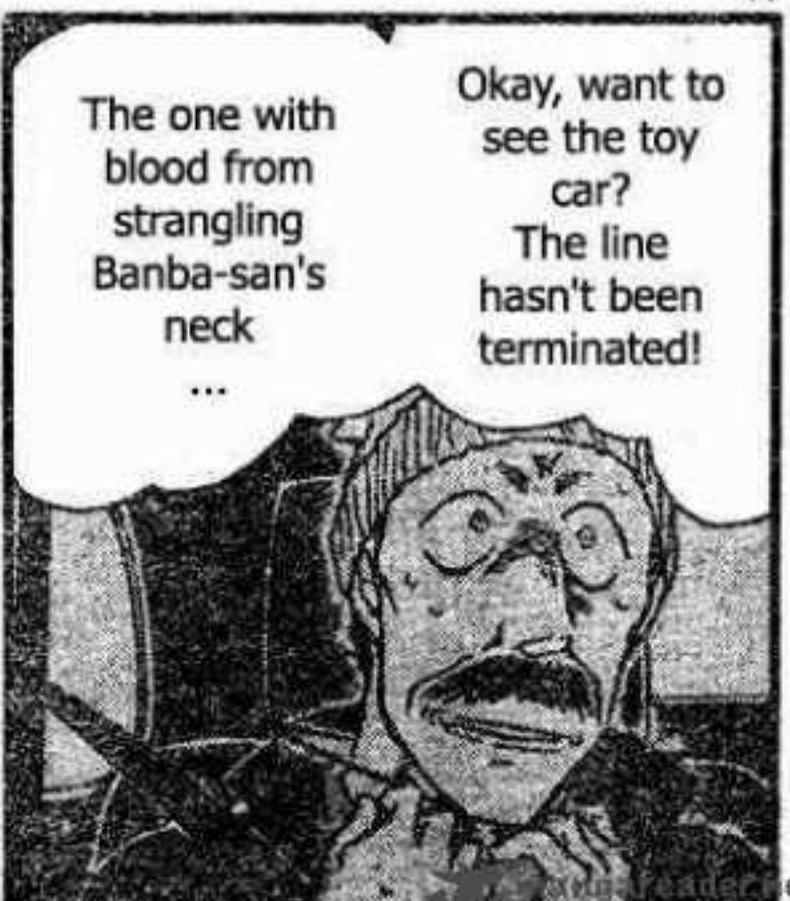

The toy car's battery can only probably work for 10 minutes ...

Ah, don't you know?

But when I checked the car I didn't hear any noise...

The line will definitely go back ...

The automatic window ...

But Hotei-san's automatic reel can also reel in the line... But the reason he's not the criminal is...

The one with blood from strangling Banba-san's neck ...

Okay, want to see the toy car? The line hasn't been terminated!

Only...  
Such  
a cute  
detective  
saw it  
...

Such a  
good  
plan  
...

Among the  
three of us,  
only my  
Boxster  
has it,  
right?