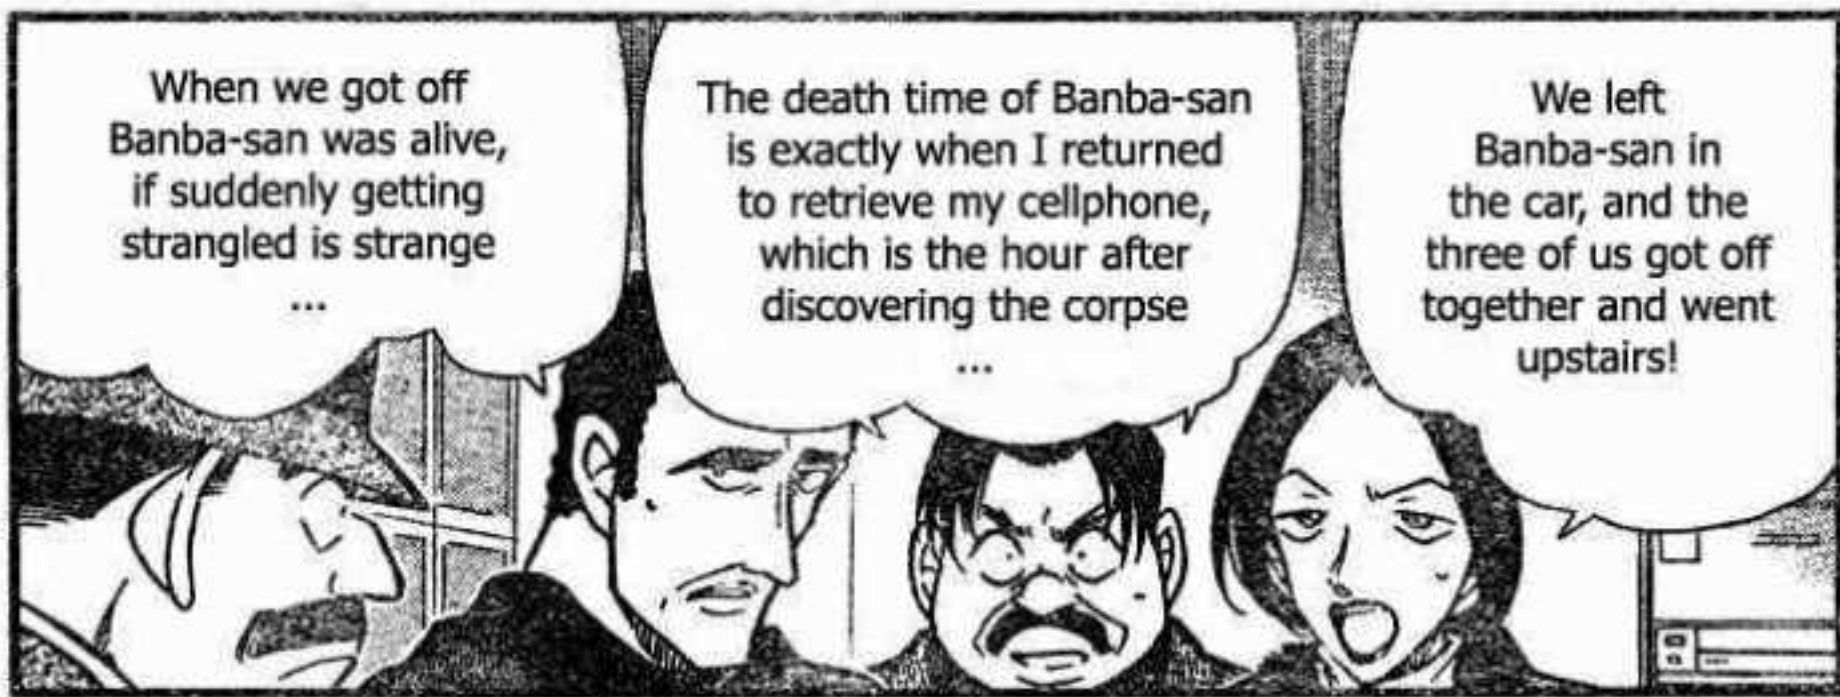

I told you how many times already!

When we got off Banba-san was alive, if suddenly getting strangled is strange ...

The death time of Banba-san is exactly when I returned to retrieve my cellphone, which is the hour after discovering the corpse ...

We left Banba-san in the car, and the three of us got off together and went upstairs!

If you quietly pull it in your car...

Banba-san's neck was strangled by a thin strong cord...

But after Hotei-san and Taiyama-san got off you went back to your own car, didn't you?