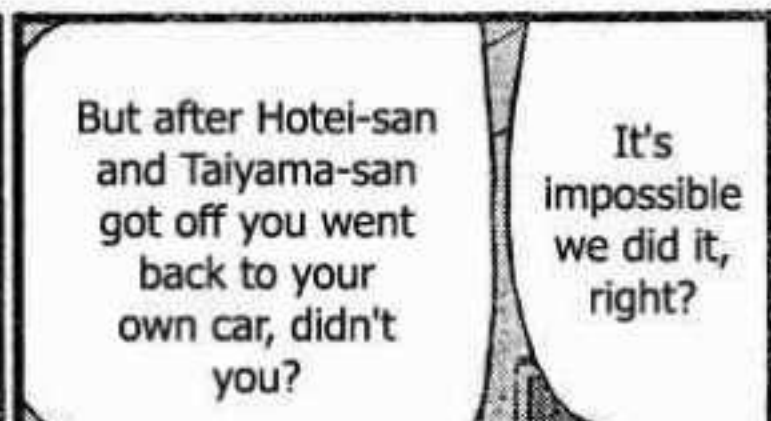

I told you how many times already!

When we got off Banba-san was alive, if suddenly getting strangled is strange ...

The death time of Banba-san is exactly when I returned to retrieve my cellphone, which is the hour after discovering the corpse ...

We left Banba-san in the car, and the three of us got off together and went upstairs!

If you quietly pull it in your car...

Banba-san's neck was strangled by a thin strong cord...

But after Hotei-san and Taiyama-san got off you went back to your own car, didn't you?