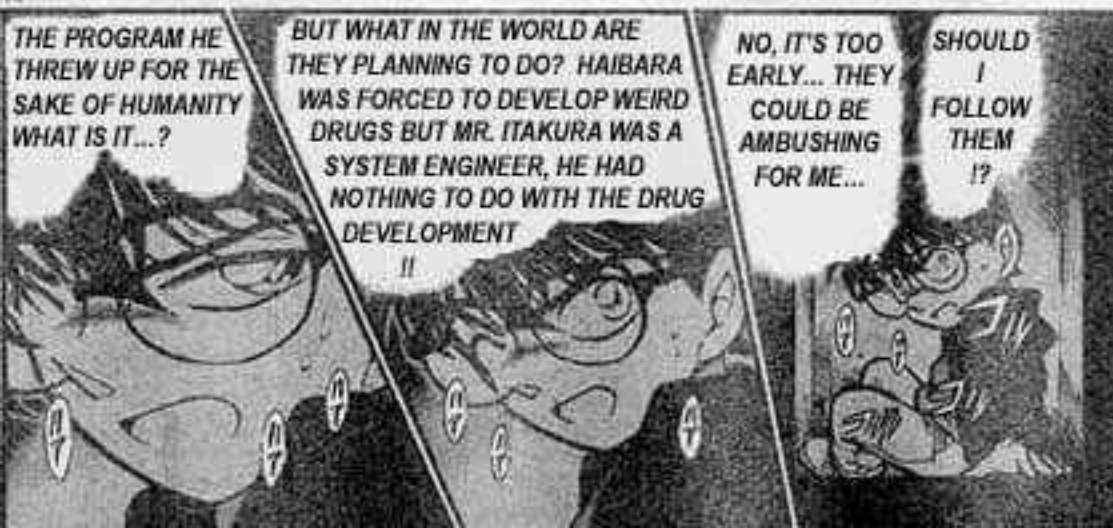

YEA. BE ON GUARD BECAUSE THERE'S NO THIRD CHANCE ...

A FOX AS CUNNING AS DETECTIVES ...

THE PROGRAM HE THREW UP FOR THE SAKE OF HUMANITY WHAT IS IT...?

BUT WHAT IN THE WORLD ARE THEY PLANNING TO DO? HAIBARA WAS FORCED TO DEVELOP WEIRD DRUGS BUT MR. ITAKURA WAS A SYSTEM ENGINEER, HE HAD NOTHING TO DO WITH THE DRUG DEVELOPMENT !!