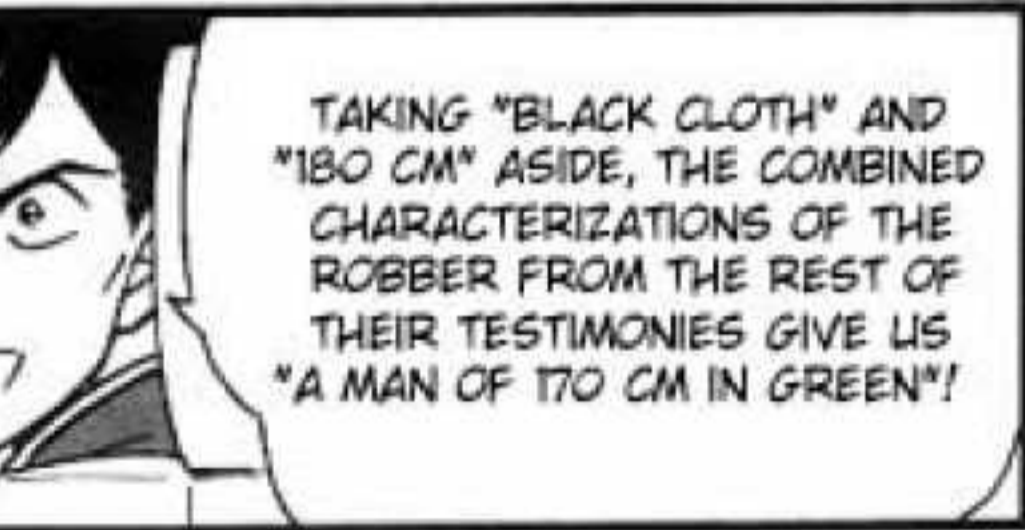

TAKING "BLACK CLOTH" AND "180 CM" ASIDE, THE COMBINED CHARACTERIZATIONS OF THE ROBBER FROM THE REST OF THEIR TESTIMONIES GIVE US "A MAN OF 170 CM IN GREEN"!