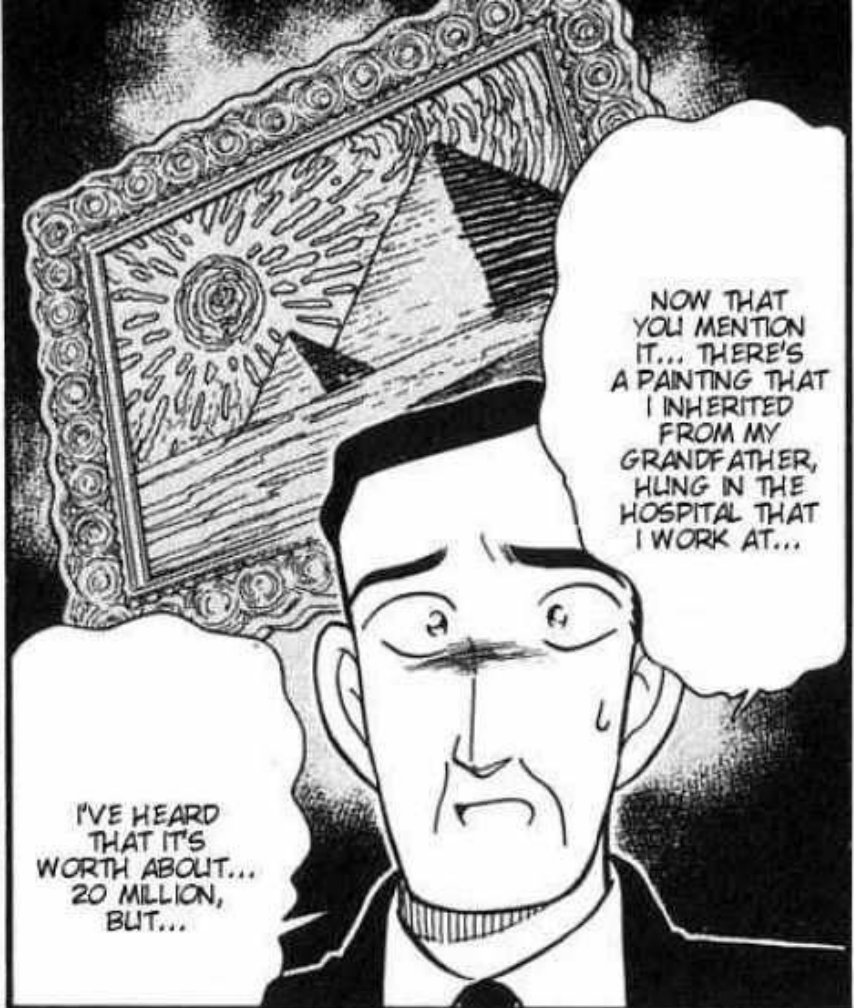

ファイル
FILE 8

どういっ じやぶつ
同一人物

The Same Person

2

NAME: TANAKA TAROU

BEIKA INTEGRATED HOSPITAL

5

8

10

AND THE OTHER TIME...

WHO'S THIS KID?

CONAN-KLIN!

THAT'S WEIRD, I THOUGHT IT WAS JUST DECORATION!

THERE WAS THAT TIME...

HEY, OJI-CHAN, THOSE DOGS OVER THERE...

I GUESS WE'LL HAVE TO CHECK THEM ONE BY ONE...