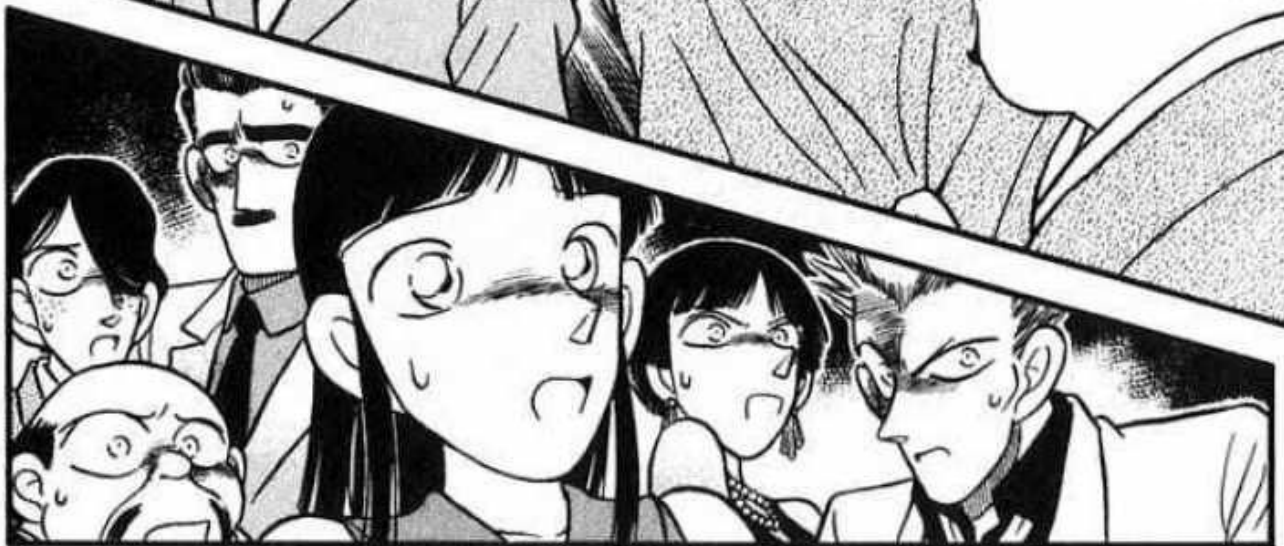

DO YOU SEE THE BLOOD THAT LANDED THERE?

EHH?!

THE ONE WHO LOCKED IT WAS GOUZOU HIMSELF!!

AS HIS STRENGTH RAN OUT!!

BUT EVENTUALLY DIED,

THEN, TO ESCAPE THE ATTACKER, HE JUMPED BACK INSIDE AND LOCKED THE DOOR,

HE WAS MOST LIKELY STABBED AS HE WAS LEAVING THE ROOM...

10

YOU'RE RIGHT...

HM...

ARE ALL CONSISTENT!!

IN THAT CONTEXT, THE IMPOSSIBLE ENTRY, THE LACK OF A WEAPON, AND THE BLOOD IN THE DOORWAY,

12

THAT HE
IS THE SON
OF ZAIKI
ISAO!!